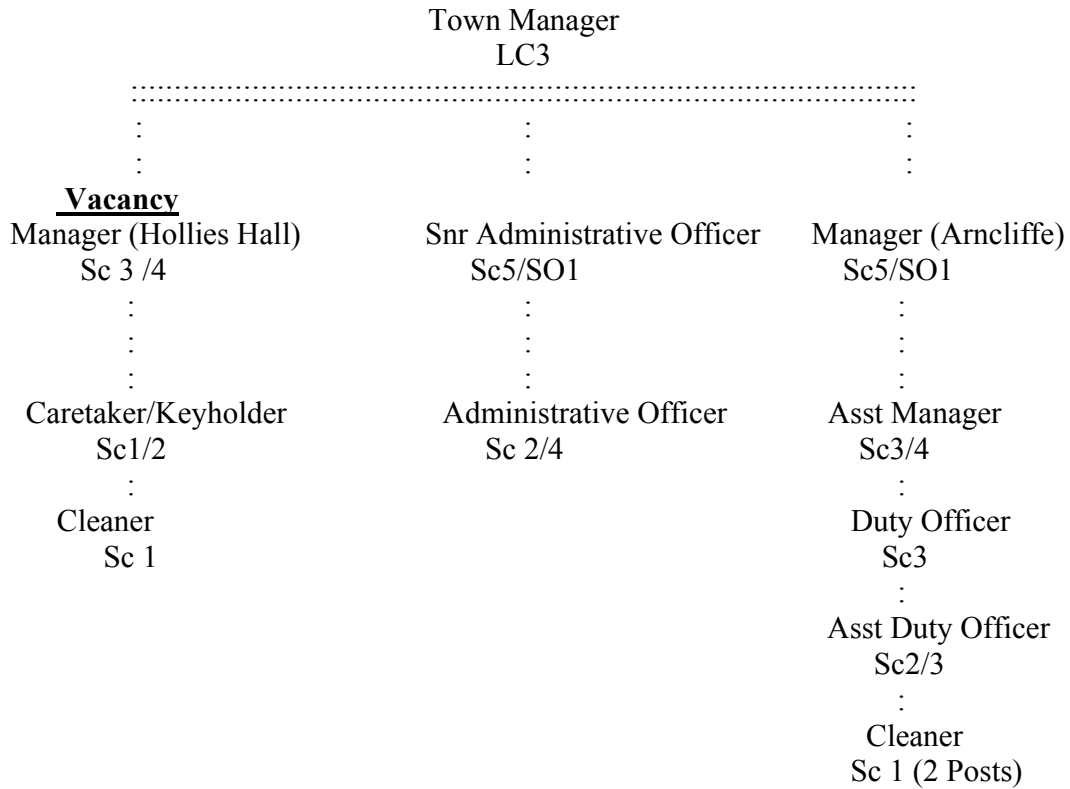

HALEWOOD TOWN COUNCIL
CURRENT STAFFING STRUCTURE
AS AT 30 September 2011.

Addresses:-

Halewood Centre	L26 9UH
Arncliffe Centre	L25 9PA, Tel 0151-428-1929
Hollies Hall	L26 0TH Tel 0151-487-7418